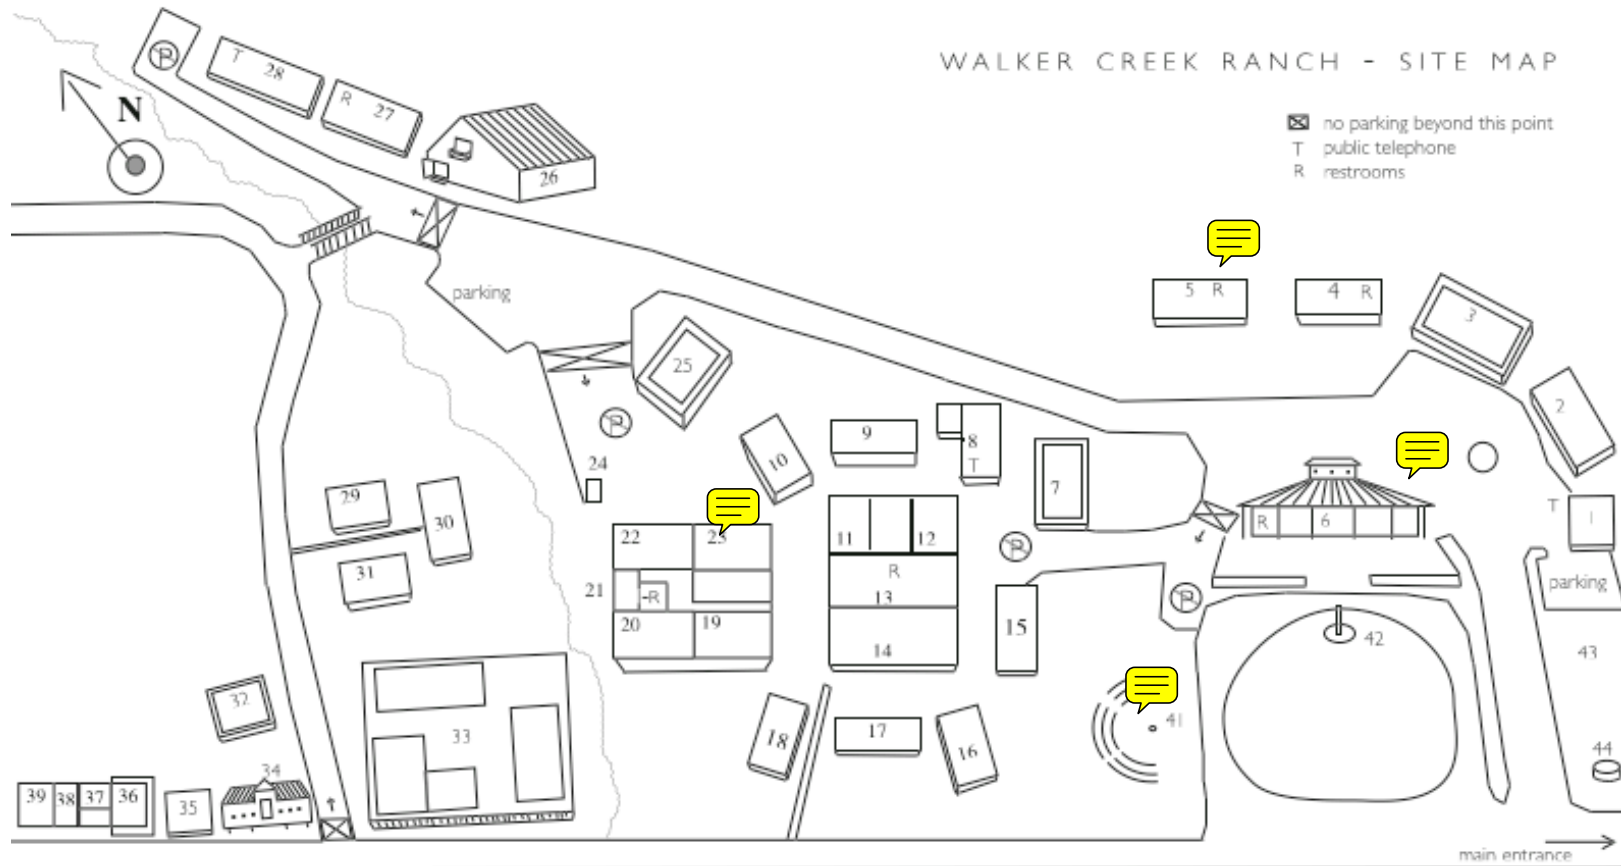

# WALKER CREEK RANCH - SITE MAP

- ☒ no parking beyond this point
- T public telephone
- R restrooms

1 Ranch Office	10 Jack Rabbit -Quail	21 Cabin Leader	32 Private
2 Willow Lodge	Bobcat	Kitchen	33 Maintenance Yard
3 Private	11 Bay	22 Muir Room	34 Historic Barn
4 Conference Office	12 Madrone	23 Outdoor Ed	35 Animal Barn
Visitor Center	13 Bathhouse	Office	36 Private
Ranch Store	14 Fireside	24 Rufous	37 Middle Sequoia
5 Maple Room	15 Coyote - Owl	25 Private	38 Sequoia Lodge
6 Dinning Hall	16 Deer - Salmon	26 Boogie Barn	39 Garden Room
7 Private	17 Condor	27 Buckeye Room	40 Garden
8 Teacher's Lodge	Raccoon	28 Buckeye Lodge	41 Amphitheater
Infirmary	18 Fox - Eagle	29 Cypress Lodge	42 Peace Pole
9 Redtail -Trout	19 Life Lab	30 Eucalyptus Lodge	43 Ball Field
	20 Museum	31 Pine Lodge	44 Gaga Ball